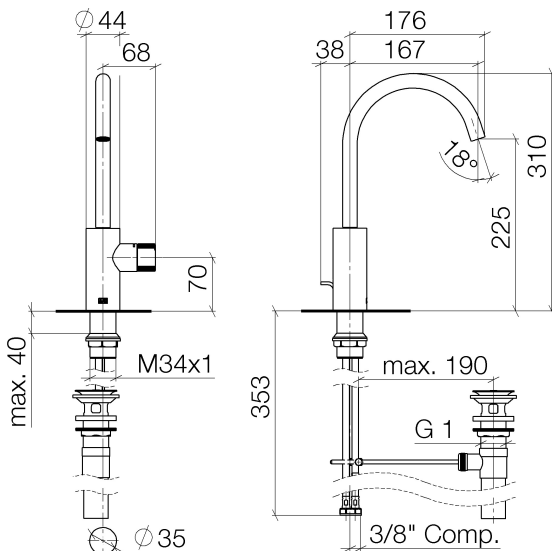

Sink - Meta

META PURE Single-lever lavatory mixer with drain - polished chrome

Article number: 33 500 665-00 0010

- 6-5/8" Projection
- Progressive temperature cartridge
- US drain with overflow
- Swiveling spout 360°
- Round aerated stream
- Total height 12-1/4"
- Height to aerator/spout outlet 8-7/8"
- 1-3/8" hole diameter
- 2 x pressure hose with 3/8" compression fitting
- Water flow rate limited to max. 1.2 gpm
- lead-free
- Suitable only for basins with overflow.

polished chrome

Dimensional drawing

Sink - Meta

META PURE Single-lever lavatory mixer with drain - polished chrome

Article number: 33 500 665-00 0010

All dimensions in mm / inch = mm x 0,0394

Flow rate chart

Sink - Meta

META PURE Single-lever lavatory mixer with drain - polished chrome

Article number: 33 500 665-00 0010

Other surface finishes

platinum matte

33 500 665-06 0010

black matte

33 500 665-33 0010