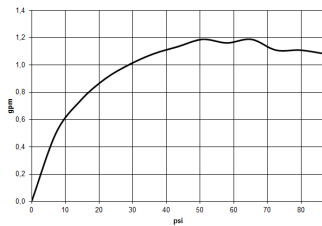

Sink - Meta

META PURE Single-lever lavatory mixer with drain - polished chrome

Article number: 33 500 665-00 0010

- 6-5/8" Projection
- Progressive temperature cartridge
- US drain with overflow
- Swiveling spout 360°
- Round aerated stream
- Total height 12-1/4"
- Height to aerator/spout outlet 8-7/8"
- 1-3/8" hole diameter
- 2 x pressure hose with 3/8" compression fitting
- Water flow rate limited to max. 1.2 gpm
- lead-free
- Suitable only for basins with overflow.

polished chrome

Dimensional drawing

Sink - Meta

META PURE Single-lever lavatory mixer with drain - polished chrome

Article number: 33 500 665-00 0010

All dimensions in mm / inch = mm x 0,0394

Flow rate chart